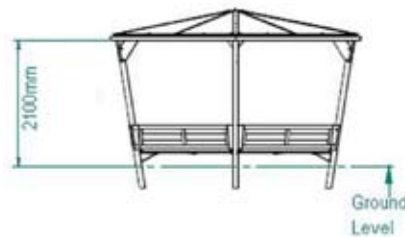

The Perrenial Shelter is manufactured from high grade aluminum and so can be installed without the extra expense of purpose made concrete base. The Perrenial is a versatile shelter, frequently used as an outdoor learning area capable of holding up to 30 children at a time. The Perrenial Shelter also offers children a place to shade from the sun on hot days and is often used as a parent waiting shelter at the beginning and end of the school day. Frequently specified by community police officers, the Perrenial also acts as a dedicated meeting place for youngsters helping to cut down on anti social behaviour and crime.

Designed to be low maintenance and vandal resistant.

The shelter can be supplied in any colour(s) of your choice. Integral seating is manufactured from recycled plastics to have the appearance of wood but without the hazard of splinters. Available in two sizes as standard.

Installation by our own qualified engineers.

Pupil Capacity	Dimensions (mm)			Finishes	Roof Cladding	Seating Material	Fixing Options
	Internal Height	Length	Depth				
20	2100	4000	4000	Powder Coated	UV Stable Polycarbonate Glazing	Fully Recycle Wood Effect Plastic	Sub Surface Fixed
30	2100	6000	6000	✓	✓	✓	✓